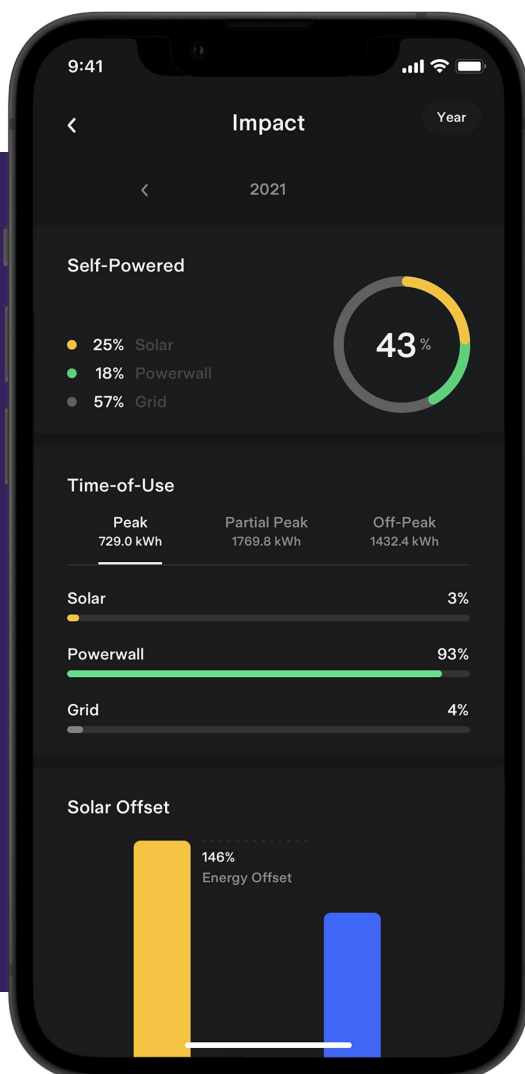

TESLA POWERWALL FEATURES

- Home battery system
- Wall or floor mounted
- Self-powering your home
- Home energy monitoring
- Time-of-use load shifting
- Child and pet safe
- Quiet operation
- Weatherproof
- All in one internal inverter

The Tesla app offers a seamless experience to monitor your home system in real time from anywhere.

Your app home screen displays real-time power flow, showing how your Powerwall, grid connection and solar system work together to provide your home with energy.

You can use the 'Energy' screen to review historical data of your production and consumption, including the time your solar system begins generating electricity daily and what your overall energy use is by month.

The 'Impact' screen provides you with personalised information to help you identify trends relating to your home's energy use.

Customisation & Control

Select your preferred control mode to suit your use: